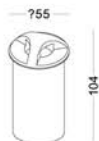

● **MK-ODL026**

material: aluminium
stainless steel 316 cover
CREE LED 3W / WW
Ra85 / 170lm
excl. power supply
IP67 / class III / **CE**
cut-off Dia50X100mm
3000k/4000k/6000k