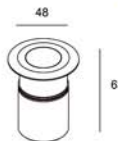

EXTERIOR WALL

LED EXTERIOR GROUND

● **MK-ODL020**

material: stainless steel
 LED 1W / WW
 Ra85/ 100lm/30 °
 excl. power supply
 IP67 / class III/CE
 stainless steel 316 cover
 cooper lamp body
 cut-out dia 28mm

● **MK-ODL024**

material: stainless steel
 LED 3W / WW
 Ra90/ 170lm/30 °
 excl. power supply
 IP67 / class III/CE
 stainless steel 316 cover
 cooper lamp body
 cut-out dia 35mm

● **MK-ODL001**

material: aluminium
 LED 3W / WW
 Ra85/ 170lm/30 °
 excl. power supply
 IP67 / class III/CE
 cut-out dia 42mm

● **MK-ODL028**

material: aluminium
 stainless steel 316 cover
 COB LED 5W / WW
 Ra85 / 500lm/38°
 excl. power supply
 IP67 / class III / **CE**
 cut-off Dia70X120mm
 3000k/4000k/6000k

● **MK-ODL029**

material: aluminium
 stainless steel 316 cover
 COB LED 9W / WW
 Ra85 / 900lm/38°
 excl. power supply
 IP67 / class III / **CE**
 cut-off Dia90X130mm
 3000k/4000k/6000k

● **MK-ODL030**

material: aluminium
 stainless steel 316 cover
 COB LED 13W / WW
 Ra85 / 1300lm/38°
 excl. power supply
 IP67 / class III / **CE**
 cut-off Dia110X140mm
 3000k/4000k/6000k

● **MK-ODL025**