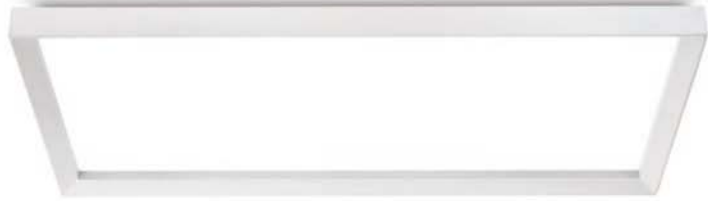

LED PANEL LIGHT

LED PANEL LIGHT

■ **MK-LQL001-BK**

material: aluminium
LED SMD 3014 48W / WW
Ra80 /3840lm
excl. power supply
IP20 / class III / CE
painted black
hanging installation/
laying down installation/
spring clip installation
supplied with all installation
accessories

■ **MK-LQL001-WT**

material : aluminium
LED SMD 3014 48W / WW
Ra80 /3840lm
excl. power supply
IP20 / class III / **CE**
painted white
hanging installation/
laying down installation/
spring clip installation
supplied with all installation
accessories

■ **MK-LQL001-SL**

material : aluminium
LED SMD 3014 48W / WW
Ra80 /3840lm
excl. power supply
IP20 / class III / **CE**
painted silver
hanging installation/
laying down installation/
spring clip installation
supplied with all installation
accessories

■ **MK-LQL002-BK**

material: aluminium
LED SMD 3014 24W / WW
Ra80 / 1920lm
excl. power supply
IP20 / class III / $\text{C}\epsilon$
painted white
hanging installation/
laying down installation/
spring clip installation
supplied with all installation
accessories