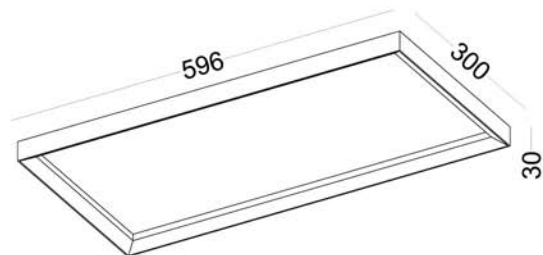

LED PANEL LIGHT

LED PANEL LIGHT

■ **MK-LQL001-BK**

material: aluminium
LED SMD 3014 48W / WW
Ra80 /3840lm
excl. power supply
IP20 / class III / CE
painted black
hanging installation/
laying down installation/
spring clip installation
supplied with all installation
accessories

■ **MK-LQL001-WT**

material : aluminium
LED SMD 3014 48W / WW
Ra80 /3840lm
excl. power supply
IP20 / class III / **CE**
painted white
hanging installation/
laying down installation/
spring clip installation
supplied with all installation
accessories

■ **MK-LQL001-SL**

material : aluminium
LED SMD 3014 48W / WW
Ra80 /3840lm
excl. power supply
IP20 / class III / **CE**
painted silver
hanging installation/
laying down installation/
spring clip installation
supplied with all installation
accessories