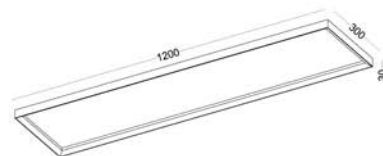

■ **MK-LQL001-SL**

material : aluminium
LED SMD 3014 48W / WW
Ra80 /3840lm
excl. power supply
IP20 / class III / **CE**
painted silver
hanging installation/
laying down installation/
spring clip installation
supplied with all installation
accessories

■ **MK-LQL002-BK**

material: aluminium
LED SMD 3014 24W / WW
Ra80 / 1920lm
excl. power supply
IP20 / class III / $\text{C}\epsilon$
painted white
hanging installation/
laying down installation/
spring clip installation
supplied with all installation
accessories

■ **MK-LQL002-WT**

painted white

■ **MK-LQL002-SL**

painted silver

■ **MK-LQL004-BK**

material: aluminium
LED SMD 3014 40W / WW
Ra80 /3200lm
excl. power supply
IP20 / class III / CE
painted white
hanging installation/
laying down installation/
spring clip installation
supplied with all installation
accessories