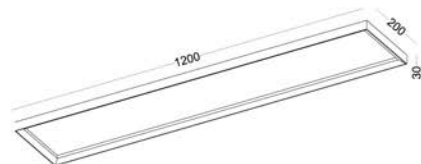

■ **MK-LQL003-BK**

material: aluminium
LED SMD 3014 40W / WW
Ra80 /3200lm
excl. power supply
IP20 / class III / CE
painted white
hanging installation/
laying down installation/
spring clip installation
supplied with all installation
accessories

■ **MK-LQL003-WT**

painted white

■ **MK-LQL003-SL**

painted silver