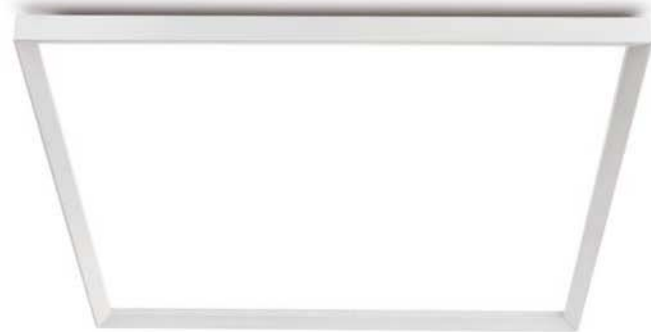

LED PANEL LIGHT

LED PANEL LIGHT

■ **MK-LQL001-BK**

material: aluminium
LED SMD 3014 48W / WW
Ra80 /3840lm
excl. power supply
IP20 / class III / CE
painted black
hanging installation/
laying down installation/
spring clip installation
supplied with all installation
accessories

■ **MK-LQL001-WT**

material : aluminium
LED SMD 3014 48W / WW
Ra80 /3840lm
excl. power supply
IP20 / class III / **CE**
painted white
hanging installation/
laying down installation/
spring clip installation
supplied with all installation
accessories

■ **MK-LQL001-SL**

material : aluminium
LED SMD 3014 48W / WW
Ra80 /3840lm
excl. power supply
IP20 / class III / **CE**
painted silver
hanging installation/
laying down installation/
spring clip installation
supplied with all installation
accessories

■ **MK-LQL002-BK**

material: aluminium
LED SMD 3014 24W / WW
Ra80 / 1920lm
excl. power supply
IP20 / class III / $\text{C}\epsilon$
painted white
hanging installation/
laying down installation/
spring clip installation
supplied with all installation
accessories