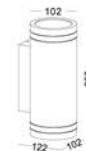

● **MK-LWA218**

material: aluminium
COB LED 2X9W / WW
Ra85 / 1800lm/38°
incl. power supply
IP44 / class I /
anodized black
3000k/4000k/6000k