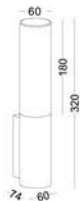

LED

EXTERIOR

WALL LIGHTS

EXTERIOR WALL

● **MK-ODL007**

material: aluminium
CREE LED 3W / WW
Ra90 / 170lm
excl. power supply
IP44 / class I II / CE
anodized silver
cut-out dia 46mm

● **MK-ODL008**

material: aluminium
CREE LED 3W / WW
Ra90 / 170lm
excl. power supply
IP44 / class I II / CE
anodized silver
cut-out dia 46mm

● **MK-ODL009**

material: aluminium
CREE LED 3W / WW
Ra90 / 170lm
excl. power supply
IP44 / class I II / CE
anodized silver
cut-out dia 46mm

● **MK-ODL010**

material: aluminium
CREE LED 3W / WW
Ra90 / 170lm
excl. power supply
IP44 / class I II / CE
anodized silver
cut-out dia 46mm

**● MK-LWA173A**

material: aluminium
COB LED 5W / WW
Ra85 / 500lm/38°
incl. power supply
IP44 / class I / 
anodized black
3000k/4000k/6000k

**● MK-LWA174A**

material: aluminium
COB LED 10W / WW
Ra85 / 1000lm/38°
incl. power supply
IP44 / class I / 
anodized black
3000k/4000k/6000k