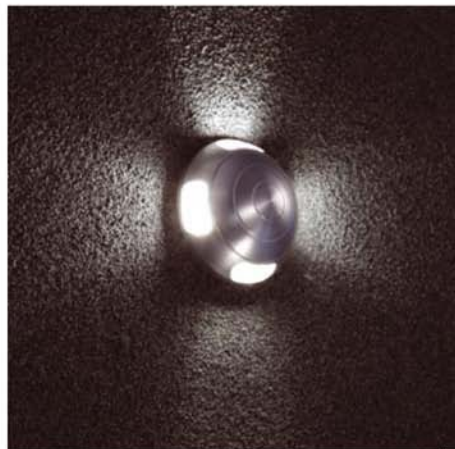

LED

EXTERIOR

WALL LIGHTS

EXTERIOR WALL

● **MK-ODL007**

material: aluminium
CREE LED 3W / WW
Ra90 / 170lm
excl. power supply
IP44 / class I II / CE
anodized silver
cut-out dia 46mm

● **MK-ODL008**

material: aluminium
CREE LED 3W / WW
Ra90 / 170lm
excl. power supply
IP44 / class I II / CE
anodized silver
cut-out dia 46mm

● **MK-ODL009**

material: aluminium
CREE LED 3W / WW
Ra90 / 170lm
excl. power supply
IP44 / class I II / CE
anodized silver
cut-out dia 46mm

● **MK-ODL010**

material: aluminium
CREE LED 3W / WW
Ra90 / 170lm
excl. power supply
IP44 / class I II / CE
anodized silver
cut-out dia 46mm

**● MK-LWA173A**

material: aluminium
COB LED 5W / WW
Ra85 / 500lm/38°
incl. power supply
IP44 / class I / 
anodized black
3000k/4000k/6000k

**● MK-LWA174A**

material: aluminium
COB LED 10W / WW
Ra85 / 1000lm/38°
incl. power supply
IP44 / class I / 
anodized black
3000k/4000k/6000k

● **MK-LWA210**

material: aluminium
solid acrylic diffuser
COB LED 5W / WW
Ra85 / 500lm
incl. power supply
IP44 / class I / **CE**
anodized black
3000k/4000k/6000k

● **MK-LWA211**

material: aluminium
solid acrylic diffuser
COB LED 5W / WW
Ra85 / 500lm
incl. power supply
IP44 / class I / **CE**
anodized black
3000k/4000k/6000k