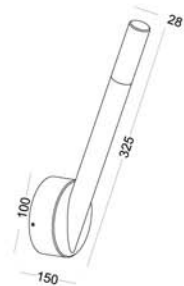

LED

EXTERIOR

WALL LIGHTS

EXTERIOR WALL

● **MK-ODL007**

material: aluminium
CREE LED 3W / WW
Ra90 / 170lm
excl. power supply
IP44 / class I II / CE
anodized silver
cut-out dia 46mm

● **MK-ODL008**

material: aluminium
CREE LED 3W / WW
Ra90 / 170lm
excl. power supply
IP44 / class I II / CE
anodized silver
cut-out dia 46mm

● **MK-ODL009**

material: aluminium
CREE LED 3W / WW
Ra90 / 170lm
excl. power supply
IP44 / class I II / CE
anodized silver
cut-out dia 46mm

● **MK-ODL010**

material: aluminium
CREE LED 3W / WW
Ra90 / 170lm
excl. power supply
IP44 / class I II / CE
anodized silver
cut-out dia 46mm

● **MK-LWA215**

material: aluminium
 COB LED 5W / WW
 Ra85 / 500lm/38°
 incl. power supply
 IP44 / class I / **CE**
 anodized black
 3000k/4000k/6000k

● **MK-LWA216**

material: aluminium
 COB LED 2X5W / WW
 Ra85 / 1000lm/38°
 incl. power supply
 IP44 / class I / **CE**
 anodized black
 3000k/4000k/6000k

● **MK-LWA217**

material: aluminium
COB LED 9W / WW
Ra85 / 900lm/38°
incl. power supply
IP44 / class I / 
anodized black
3000k/4000k/6000k

● **MK-LWA218**

material: aluminium
COB LED 2X9W / WW
Ra85 / 1800lm/38°
incl. power supply
IP44 / class I / 
anodized black
3000k/4000k/6000k