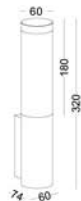

● **MK-LWA210**

material: aluminium
solid acrylic diffuser
COB LED 5W / WW
Ra85 / 500lm
incl. power supply
IP44 / class I / **CE**
anodized black
3000k/4000k/6000k

● **MK-LWA211**

material: aluminium
solid acrylic diffuser
COB LED 5W / WW
Ra85 / 500lm
incl. power supply
IP44 / class I / **CE**
anodized black
3000k/4000k/6000k