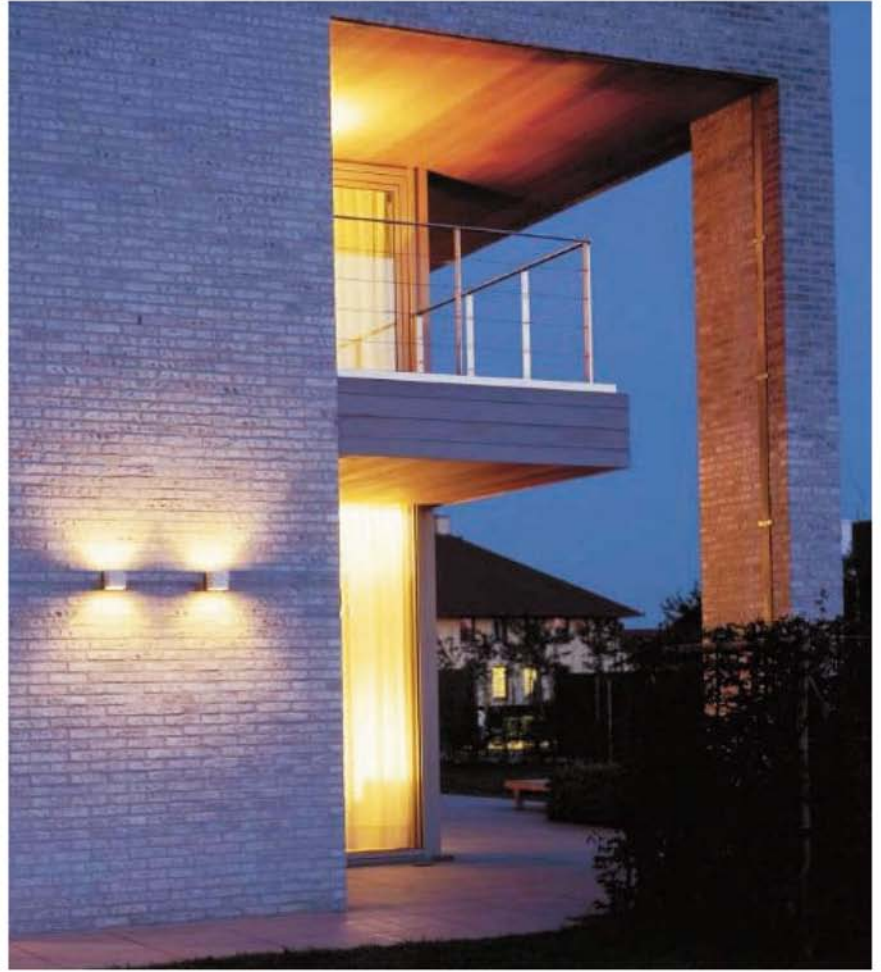

LED

EXTERIOR

WALL LIGHTS

EXTERIOR WALL

● **MK-ODL007**

material: aluminium
CREE LED 3W / WW
Ra90 / 170lm
excl. power supply
IP44 / class I II / CE
anodized silver
cut-out dia 46mm

● **MK-ODL008**

material: aluminium
CREE LED 3W / WW
Ra90 / 170lm
excl. power supply
IP44 / class I II / CE
anodized silver
cut-out dia 46mm

● **MK-ODL009**

material: aluminium
CREE LED 3W / WW
Ra90 / 170lm
excl. power supply
IP44 / class I II / CE
anodized silver
cut-out dia 46mm

● **MK-ODL010**

material: aluminium
CREE LED 3W / WW
Ra90 / 170lm
excl. power supply
IP44 / class I II / CE
anodized silver
cut-out dia 46mm